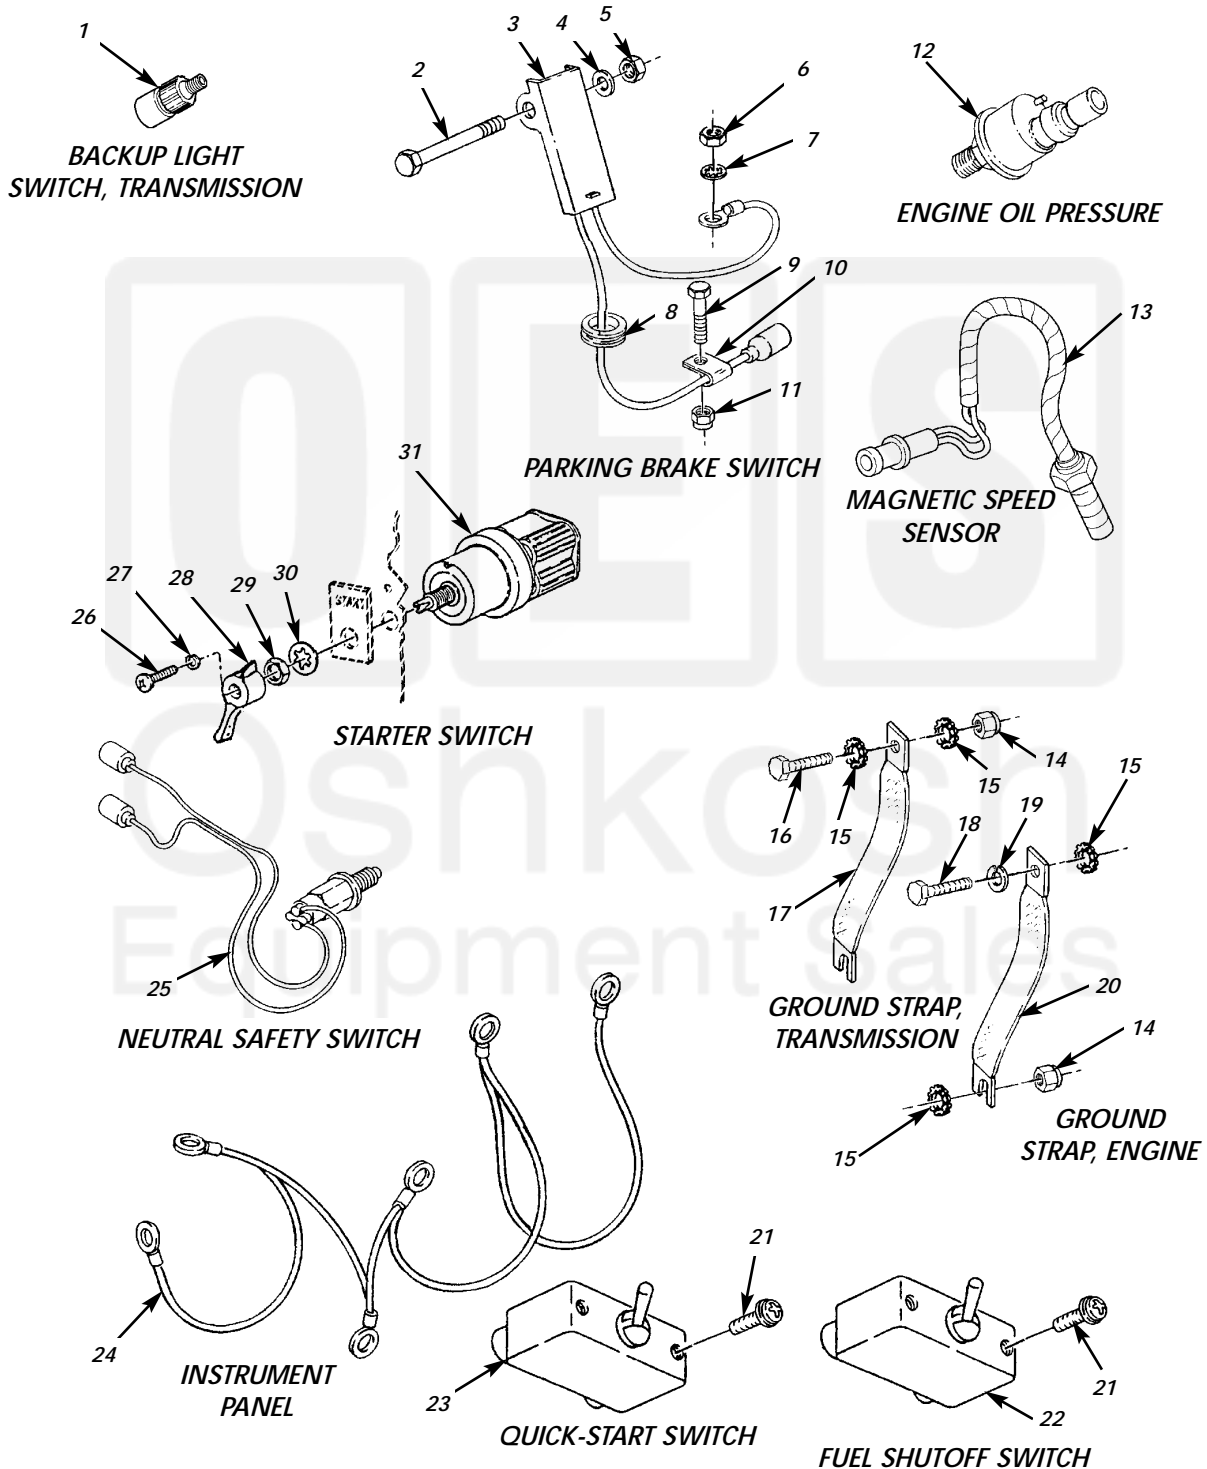

UNIT, DIRECT SUPPORT, AND GENERAL SUPPORT MAINTENANCE
REPAIR PARTS AND SPECIAL TOOLS LIST

EXTENDED SERVICE PROGRAM (ESP)

TRUCK, CARGO, 2-1/2-TON, 6X6, M44A3 SERIES TRUCKS (DIESEL)

M35A3, W/O WINCH (NSN 2320-01-383-2047); W/WINCH (NSN 2320-01-383-3850);
M35A3C, W/O WINCH (NSN 2320-01-383-2050); W/WINCH (NSN 2320-01-383-2049);
M36A3, W/O WINCH (NSN 2320-01-383-2048); W/WINCH (NSN 2320-01-383-2046).